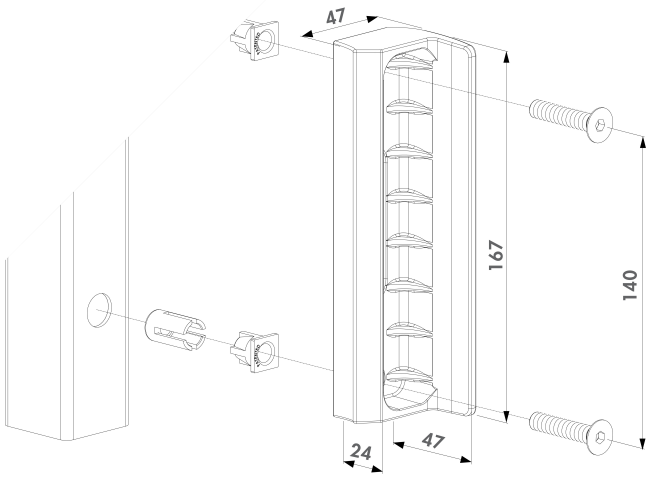

STAY INFORMED