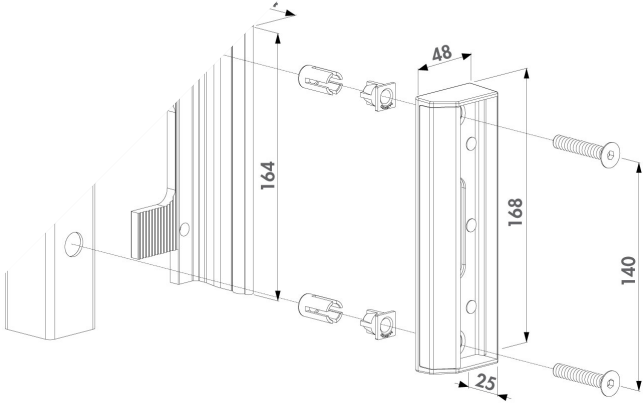

STAY INFORMED