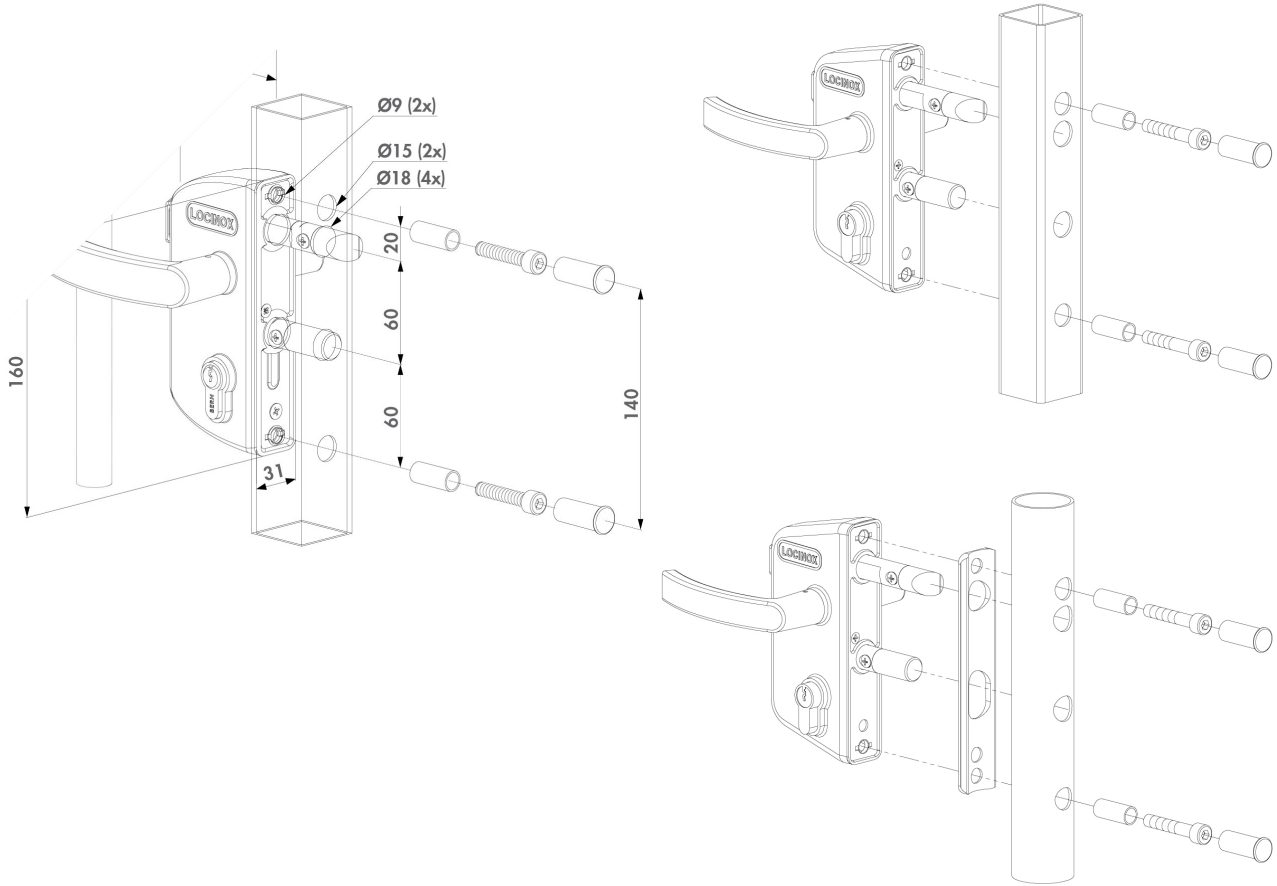

STAY INFORMED