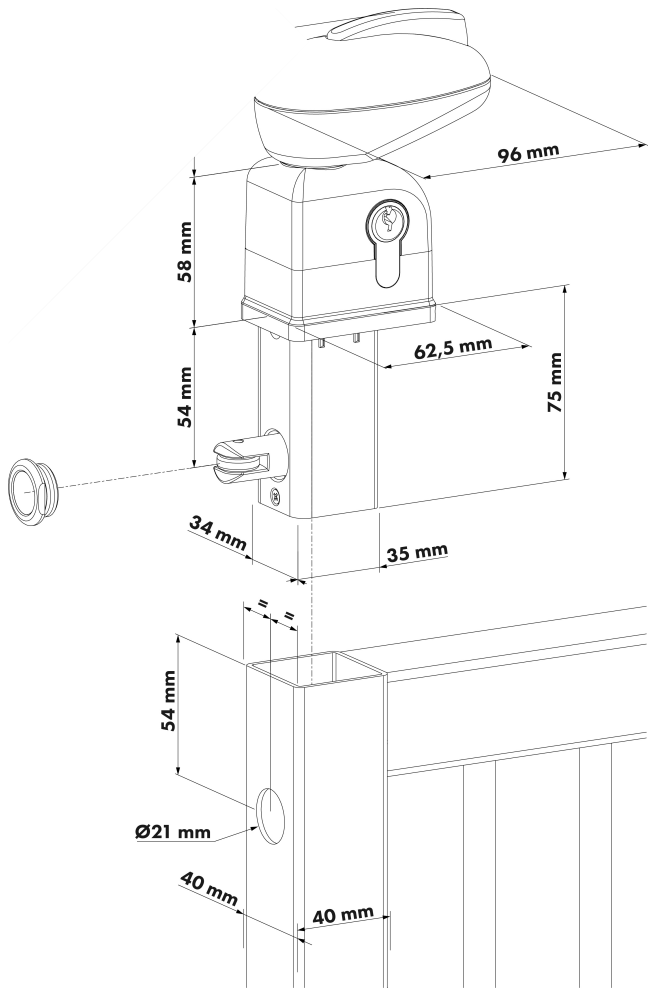

STAY INFORMED