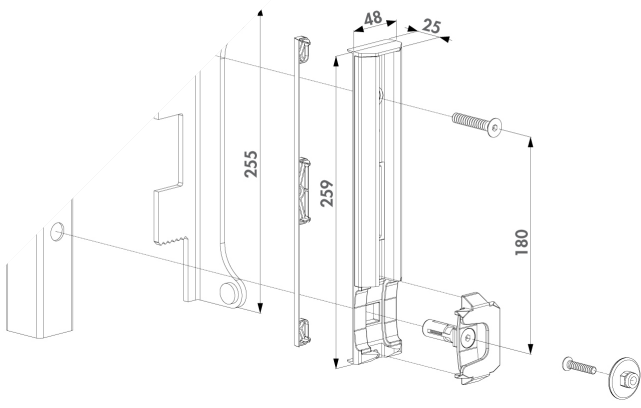

STAY INFORMED