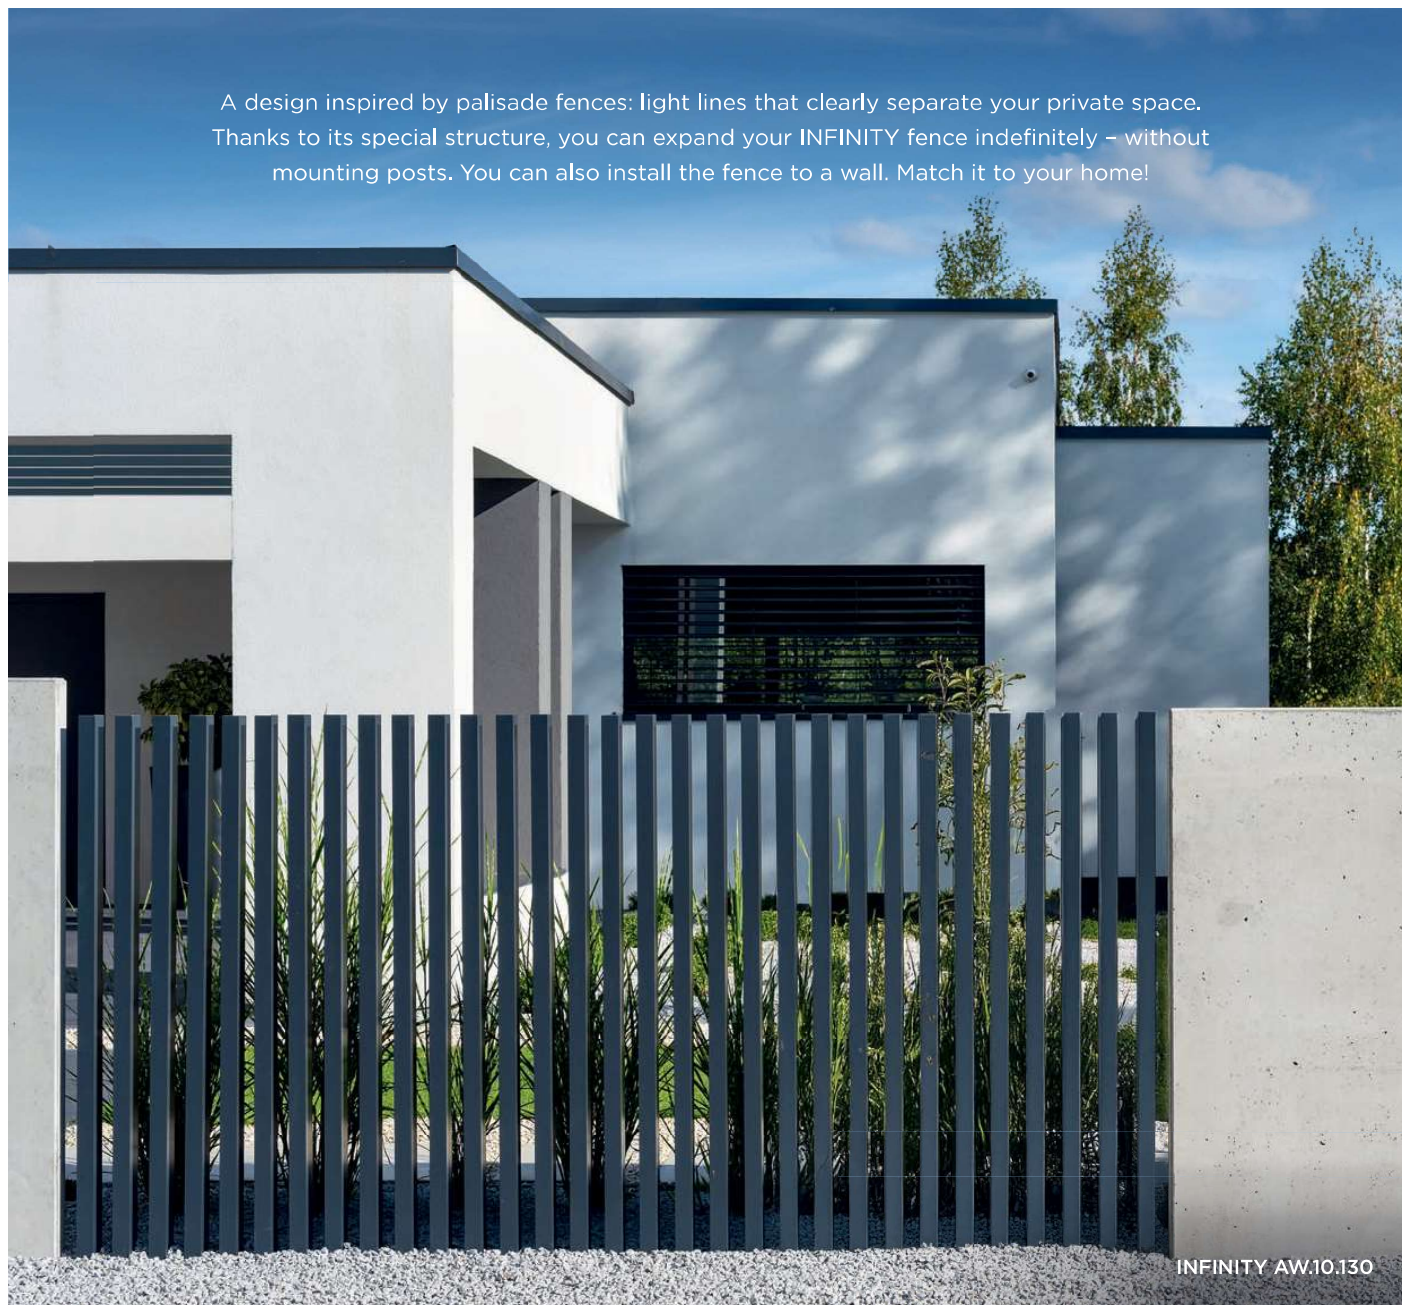

# INFINITY

A design inspired by palisade fences: light lines that clearly separate your private space. Thanks to its special structure, you can expand your INFINITY fence indefinitely – without mounting posts. You can also install the fence to a wall. Match it to your home!

INFINITY AW.10.130

**Corrosion**  
protection for **10 years**

Double-welded  
**structure**

Can be reinforced  
with a **connector**

Broad **arrangement**  
possibilities

The latest  
**trend**

# Uniqueness without limits

- 3 models.
- An uninterrupted line of segments without fence posts. Can be installed on a concrete foundation or below ground line.
- The INFINITY includes fence segments. Add a matching entrance gate and wicket. See how you can combine them into one fence system.