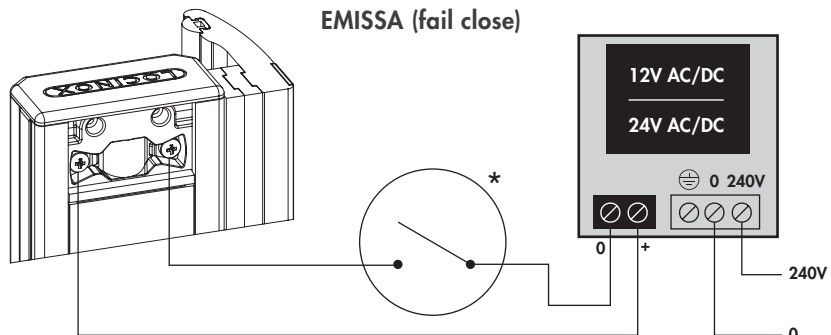

### ② Gate profile dimensions

**A** = 40 mm  
1- 5/8"

**A** = 50 mm  
2"

**A** = 60 mm  
2- 3/8"

### ③ Left or right mounting

HEX  
4 mm

#### ⑤ Connecting

\*Optional SlimStone keypad

Technical specifications

U: 12 V AC/DC  
I: 1,25 A  
U: 24 V AC/DC  
I: 0,62 A  
P: 15 W

**LOCINOX**  
Let's make it better together

Doc. Nr.: MANU-000374

\* M A N U - 0 0 0 3 7 4 \*