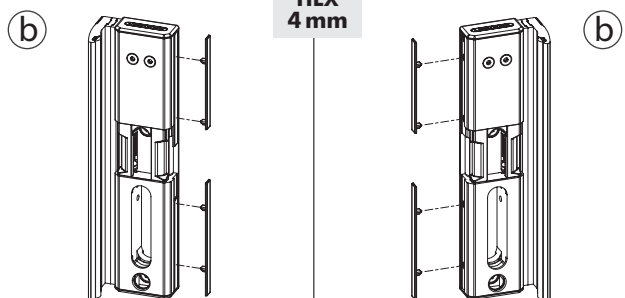

### ② Gate profile dimensions

**A** = 40 mm  
1- 5/8"

**A** = 50 mm  
2"

**A** = 60 mm  
2- 3/8"

### ③ Left or right mounting

HEX  
4 mm