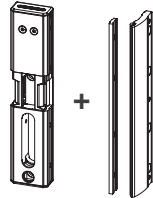

### ① Exploded view & dimensions

#### Package content

### ② Gate profile dimensions

**A** = 40 mm  
1- 5/8"

**A** = 50 mm  
2"

**A** = 60 mm  
2- 3/8"