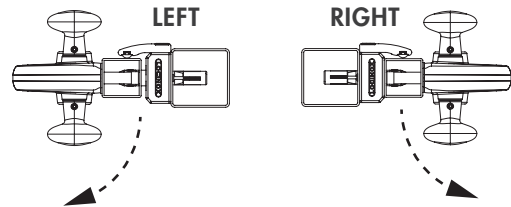

### ② Gate profile dimensions

**A** = 40 mm  
1- 5/8"

**A** = 50 mm  
2"

**A** = 60 mm  
2- 3/8"

### ③ Left or right mounting

HEX  
4 mm