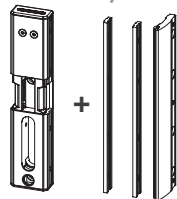

### ② Gate profile dimensions

**A** = 40 mm  
1- 5/8"

**A** = 50 mm  
2"

**A** = 60 mm  
2- 3/8"

### ③ Left or right mounting

HEX  
4 mm