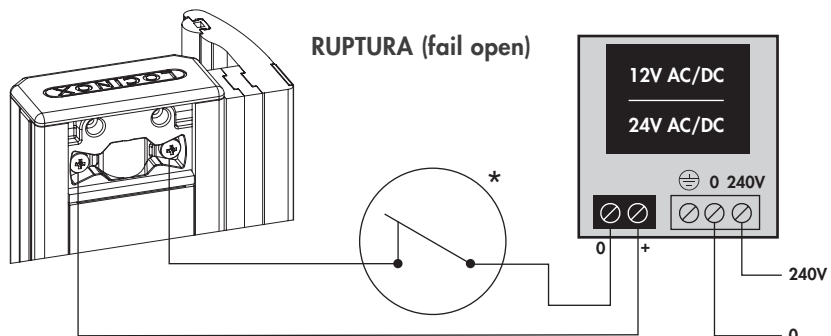

### ② Gate profile dimensions

**A** = 40 mm  
1- 5/8"

**A** = 50 mm  
2"

**A** = 60 mm  
2- 3/8"

### ③ Left or right mounting

HEX  
4 mm

#### ⑤ Connecting

\*Optional SlimStone keypad

Technical specifications

U: 12 V AC/DC  
I: 1,25 A  
U: 24 V AC/DC  
I: 0,62 A  
P: 15 W

**LOCINOX**  
Let's make it better together

Doc. Nr.: MANU-000374

\* M A N U - 0 0 0 3 7 4 \*