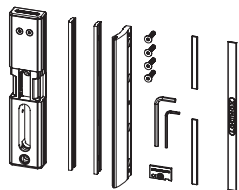

① Exploded view & dimensions

Package content