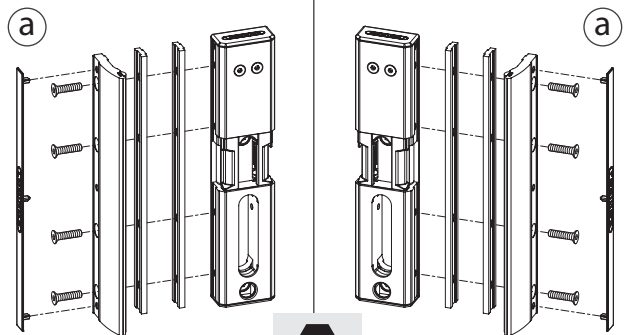

### ② Gate profile dimensions

**A** = 40 mm  
1- 5/8"

**A** = 50 mm  
2"

**A** = 60 mm  
2- 3/8"

### ③ Left or right mounting

HEX  
4 mm