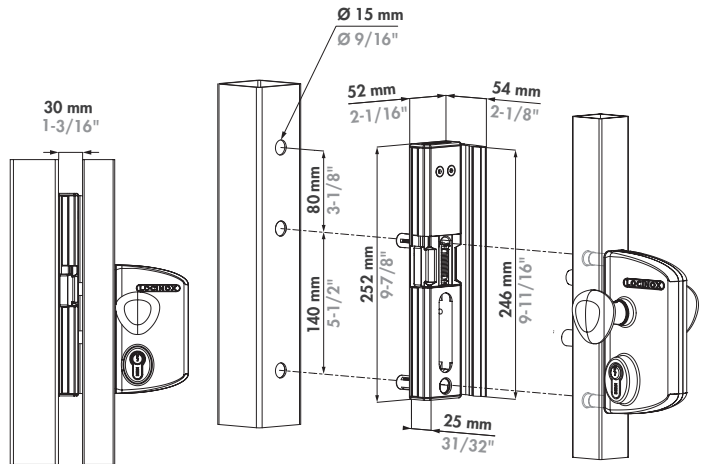

### Versions

EMISSA-(fail close)

RUPTURA-(fail open)

### ① Exploded view & dimensions

### ② Gate profile dimensions

**A** = 40 mm  
1- 5/8"

**A** = 50 mm  
2"

**A** = 60 mm  
2- 3/8"

### ③ Left or right mounting

HEX  
4 mm