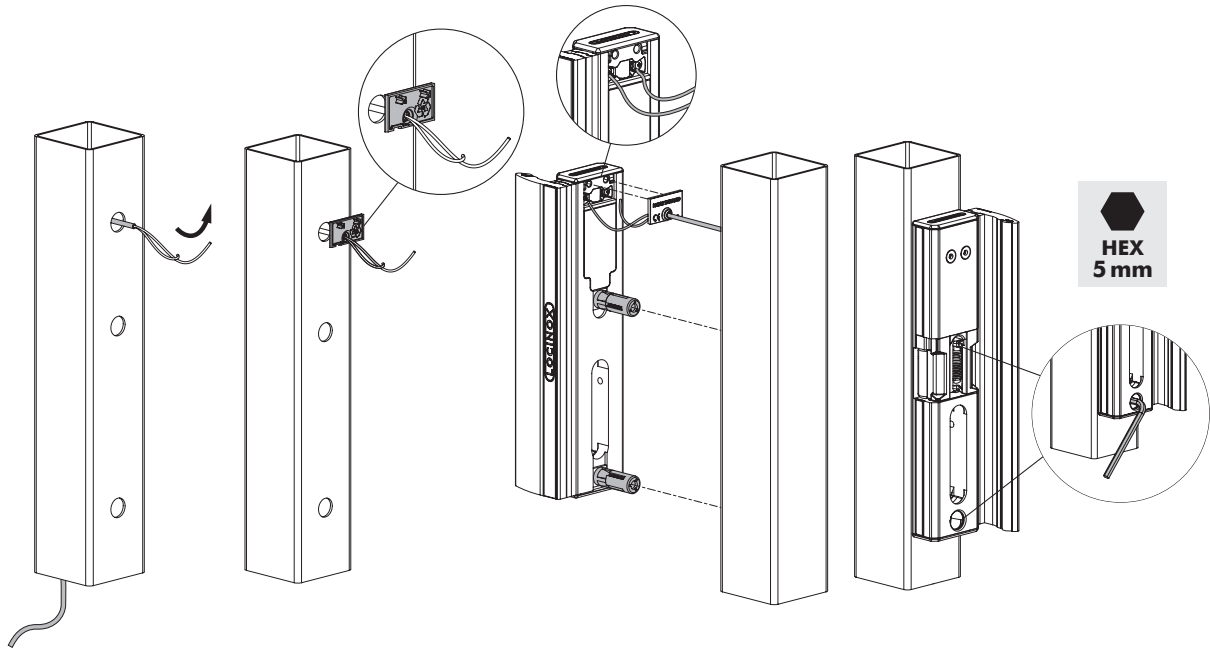

④ Mounting

⑤ Connecting

*Optional SlimStone keypad

Technical specifications

U: 12 V AC/DC
I: 1,25 A
U: 24 V AC/DC
I: 0,62 A
P: 15 W

LOCINOX
Let's make it better together

Doc. Nr.: MANU-000374

* M A N U - 0 0 0 3 7 4 *